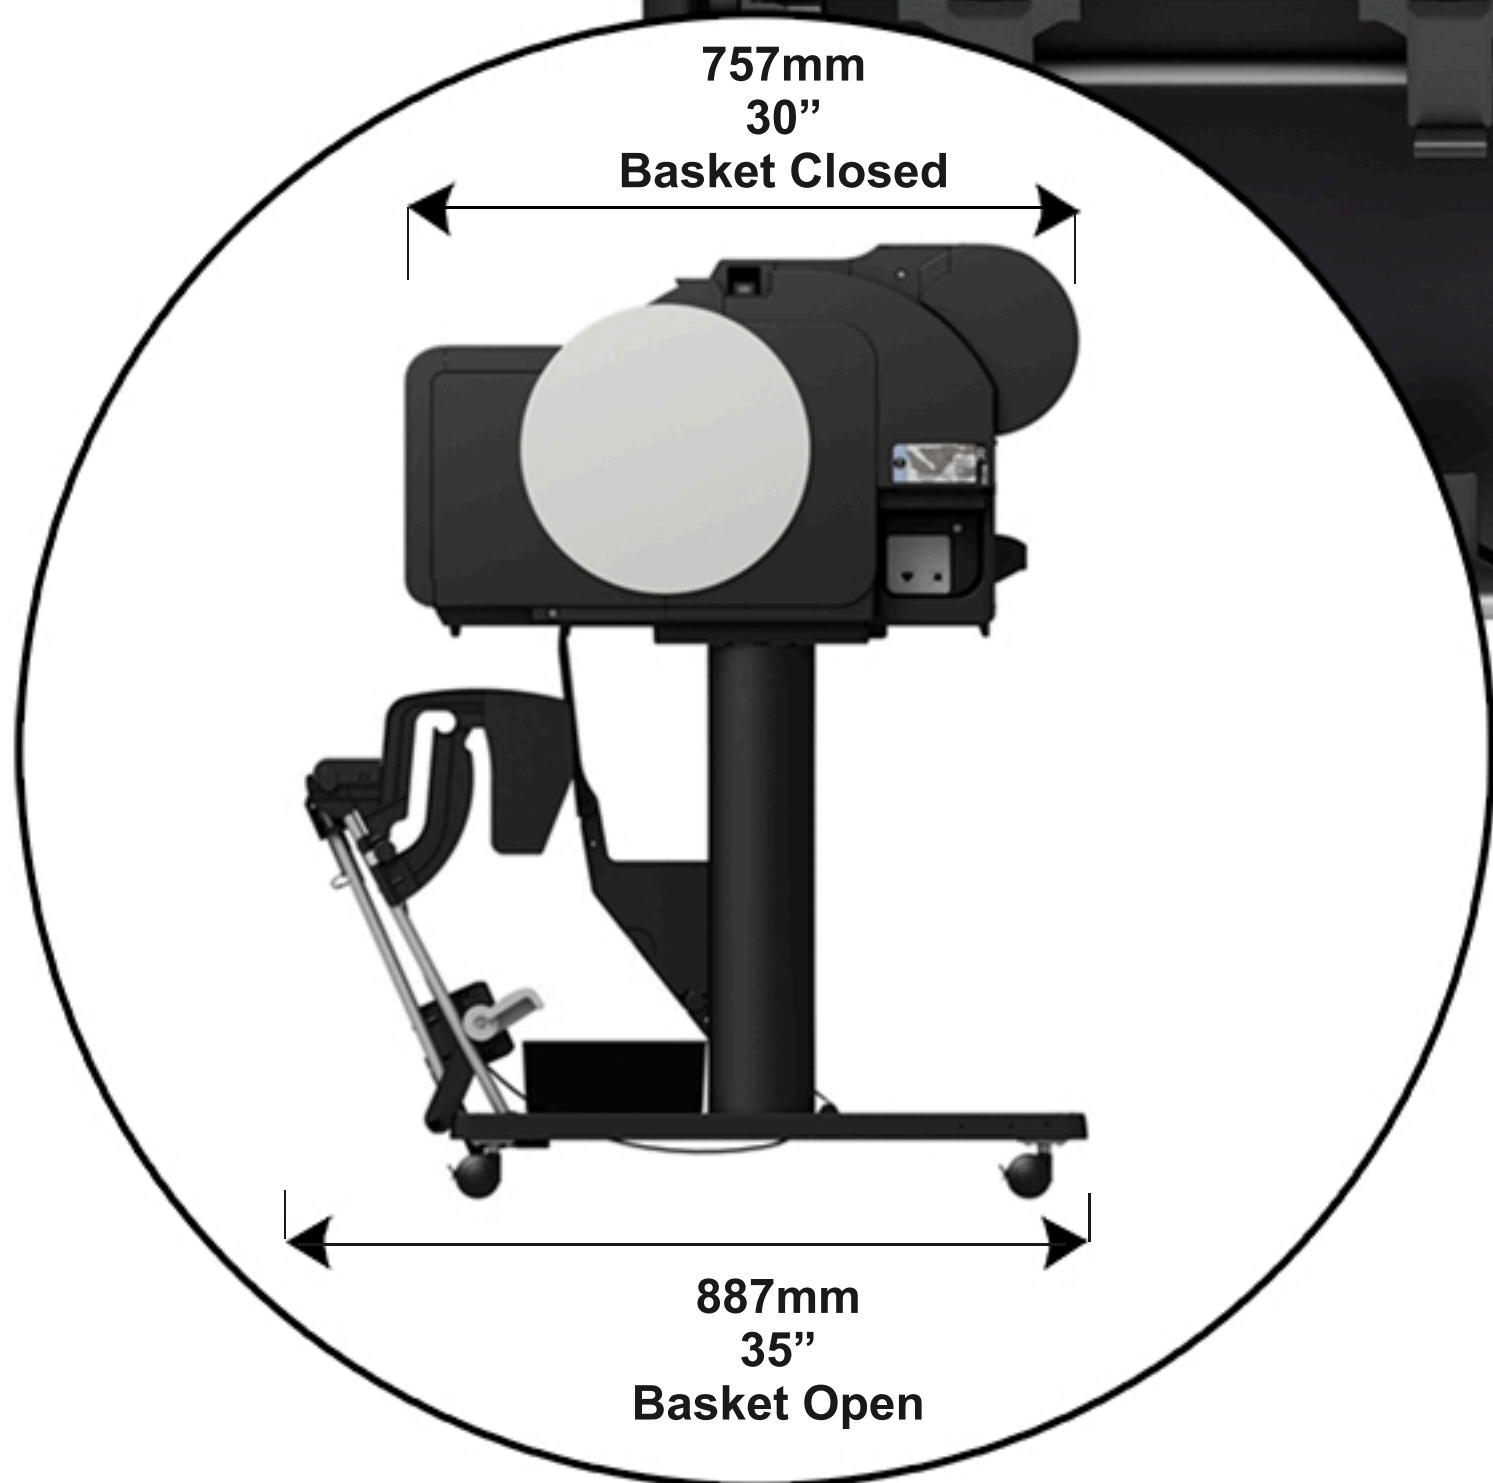

Canon TM-300 Measurements

Graphic Design Supplies Ltd
01625 613548
www.graphicdesignsupplies.co.uk
sales@gds.org.uk
Errors & Omissions Excepted