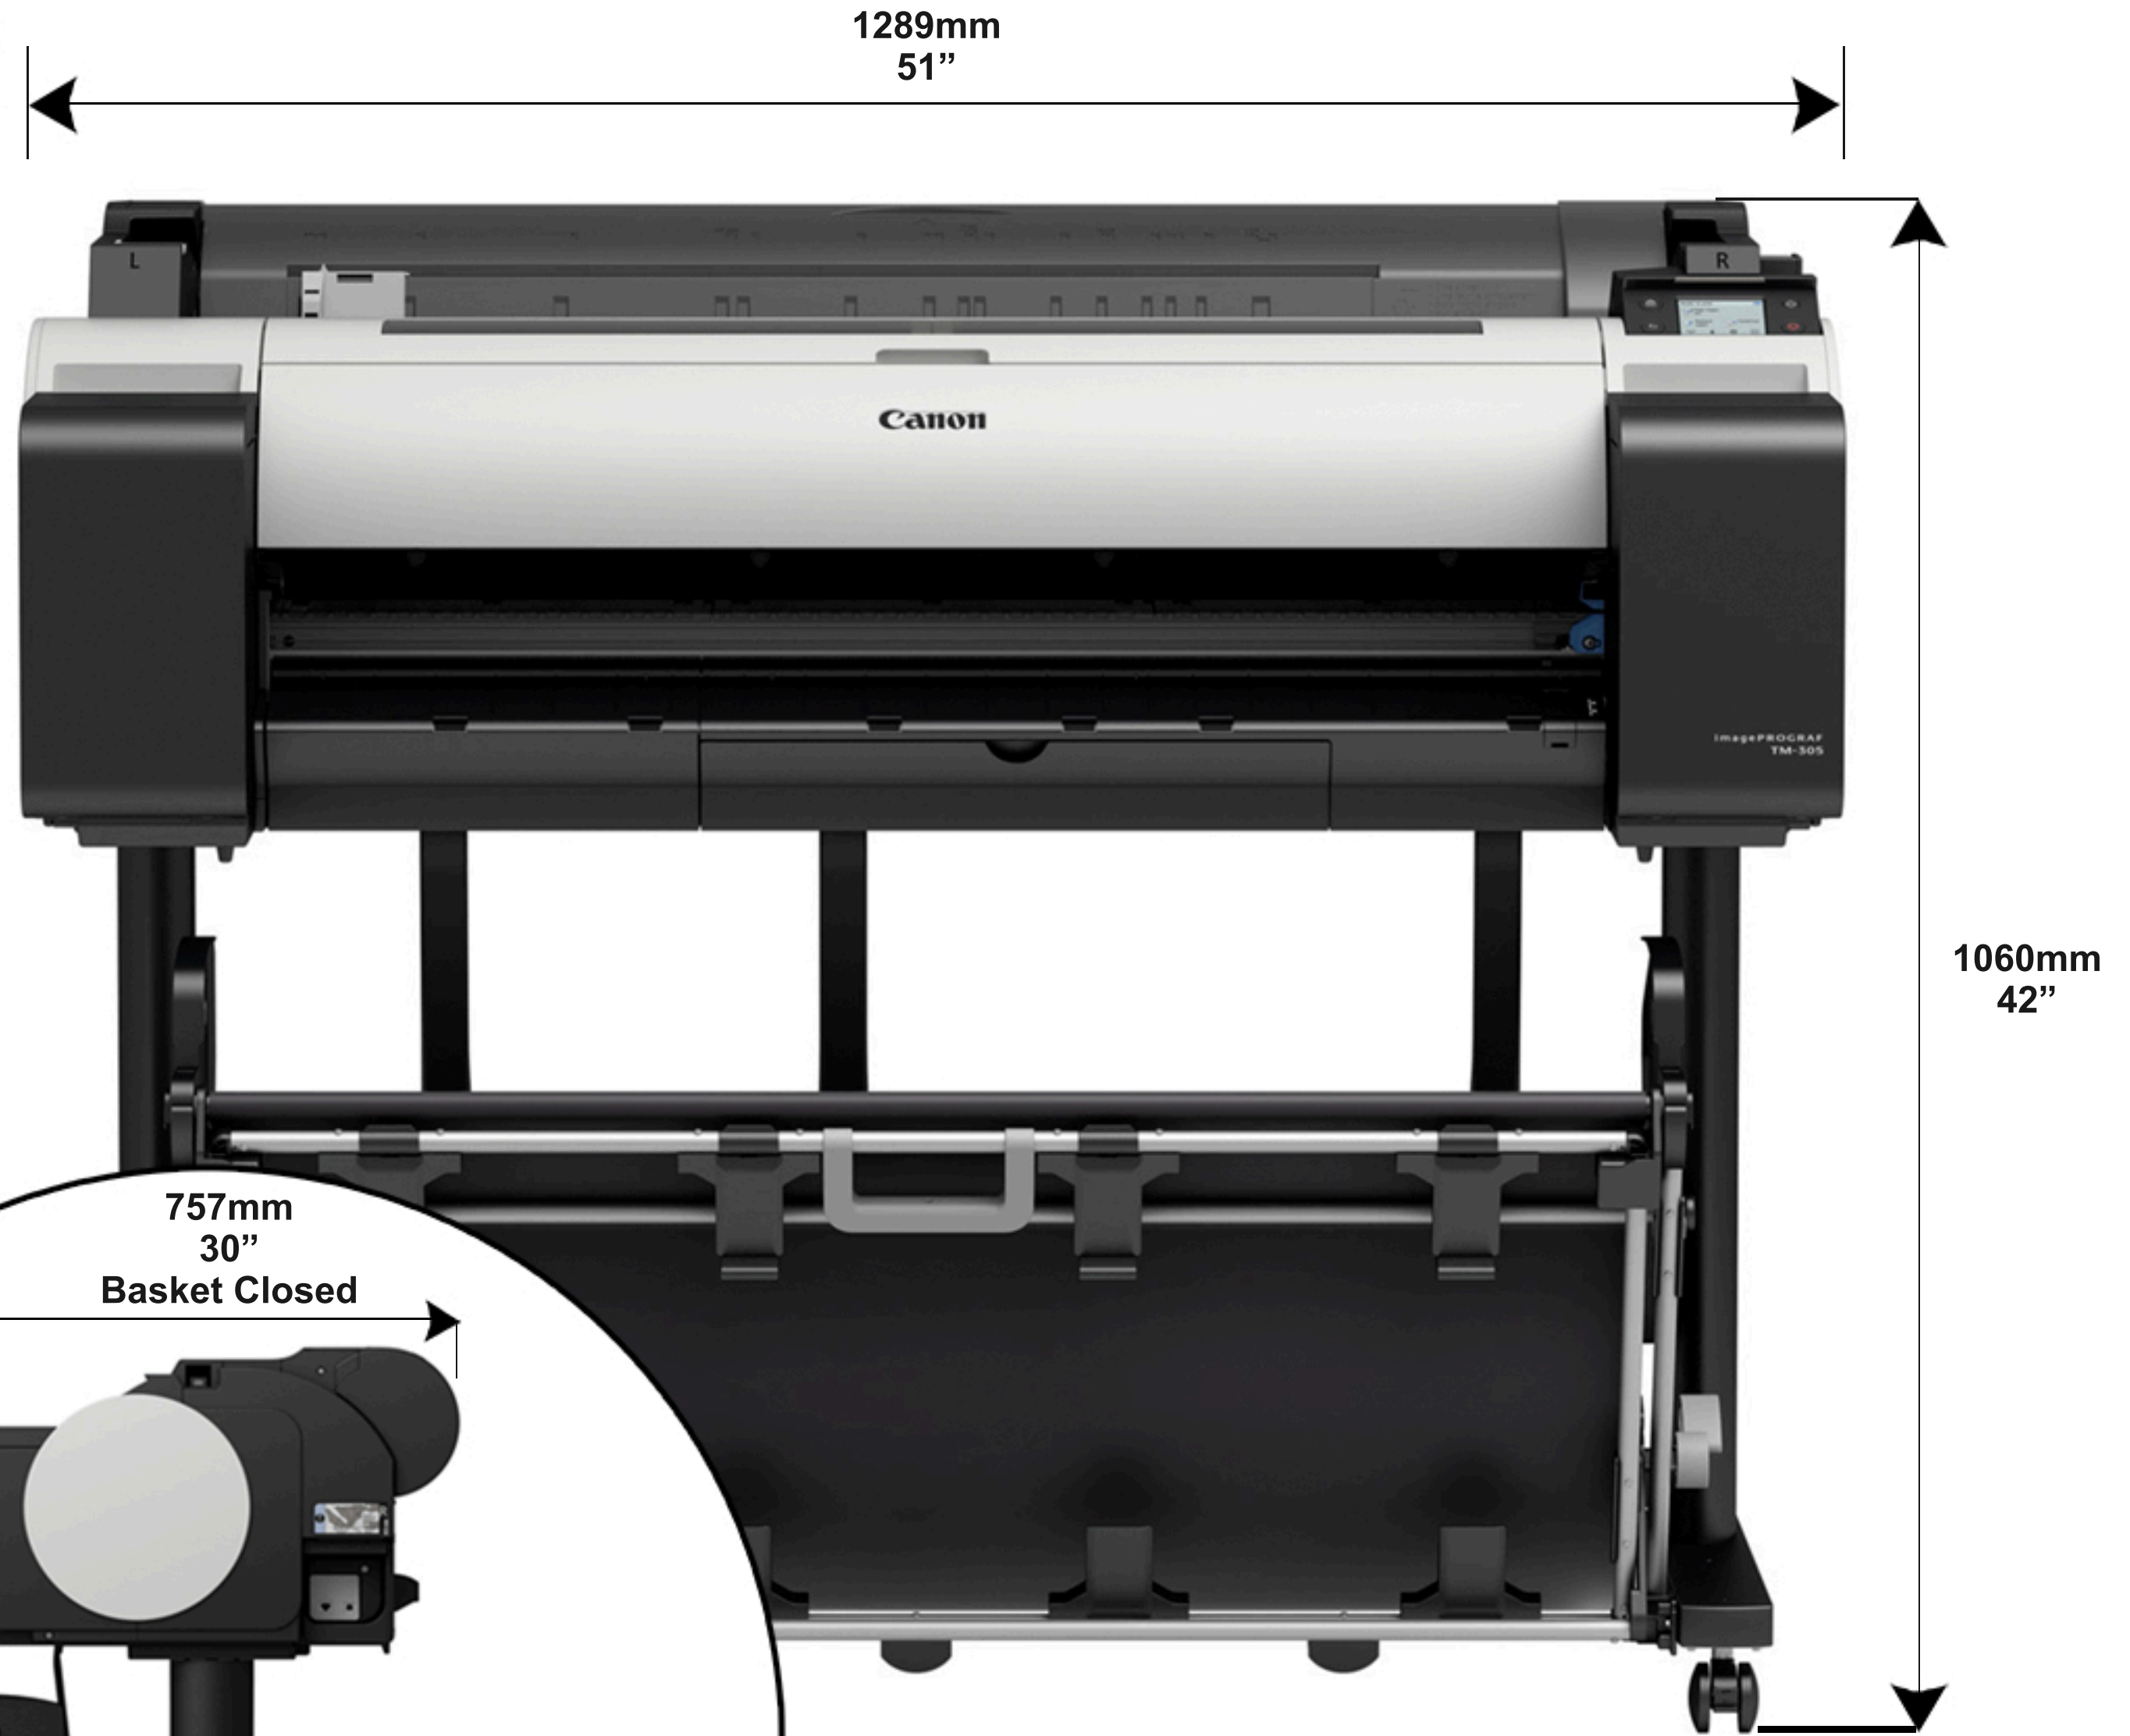

Canon TM-300 Measurements

Graphic Design Supplies Ltd
01625 613548
www.graphicdesignsupplies.co.uk
sales@gds.org.uk
Errors & Omissions Excepted