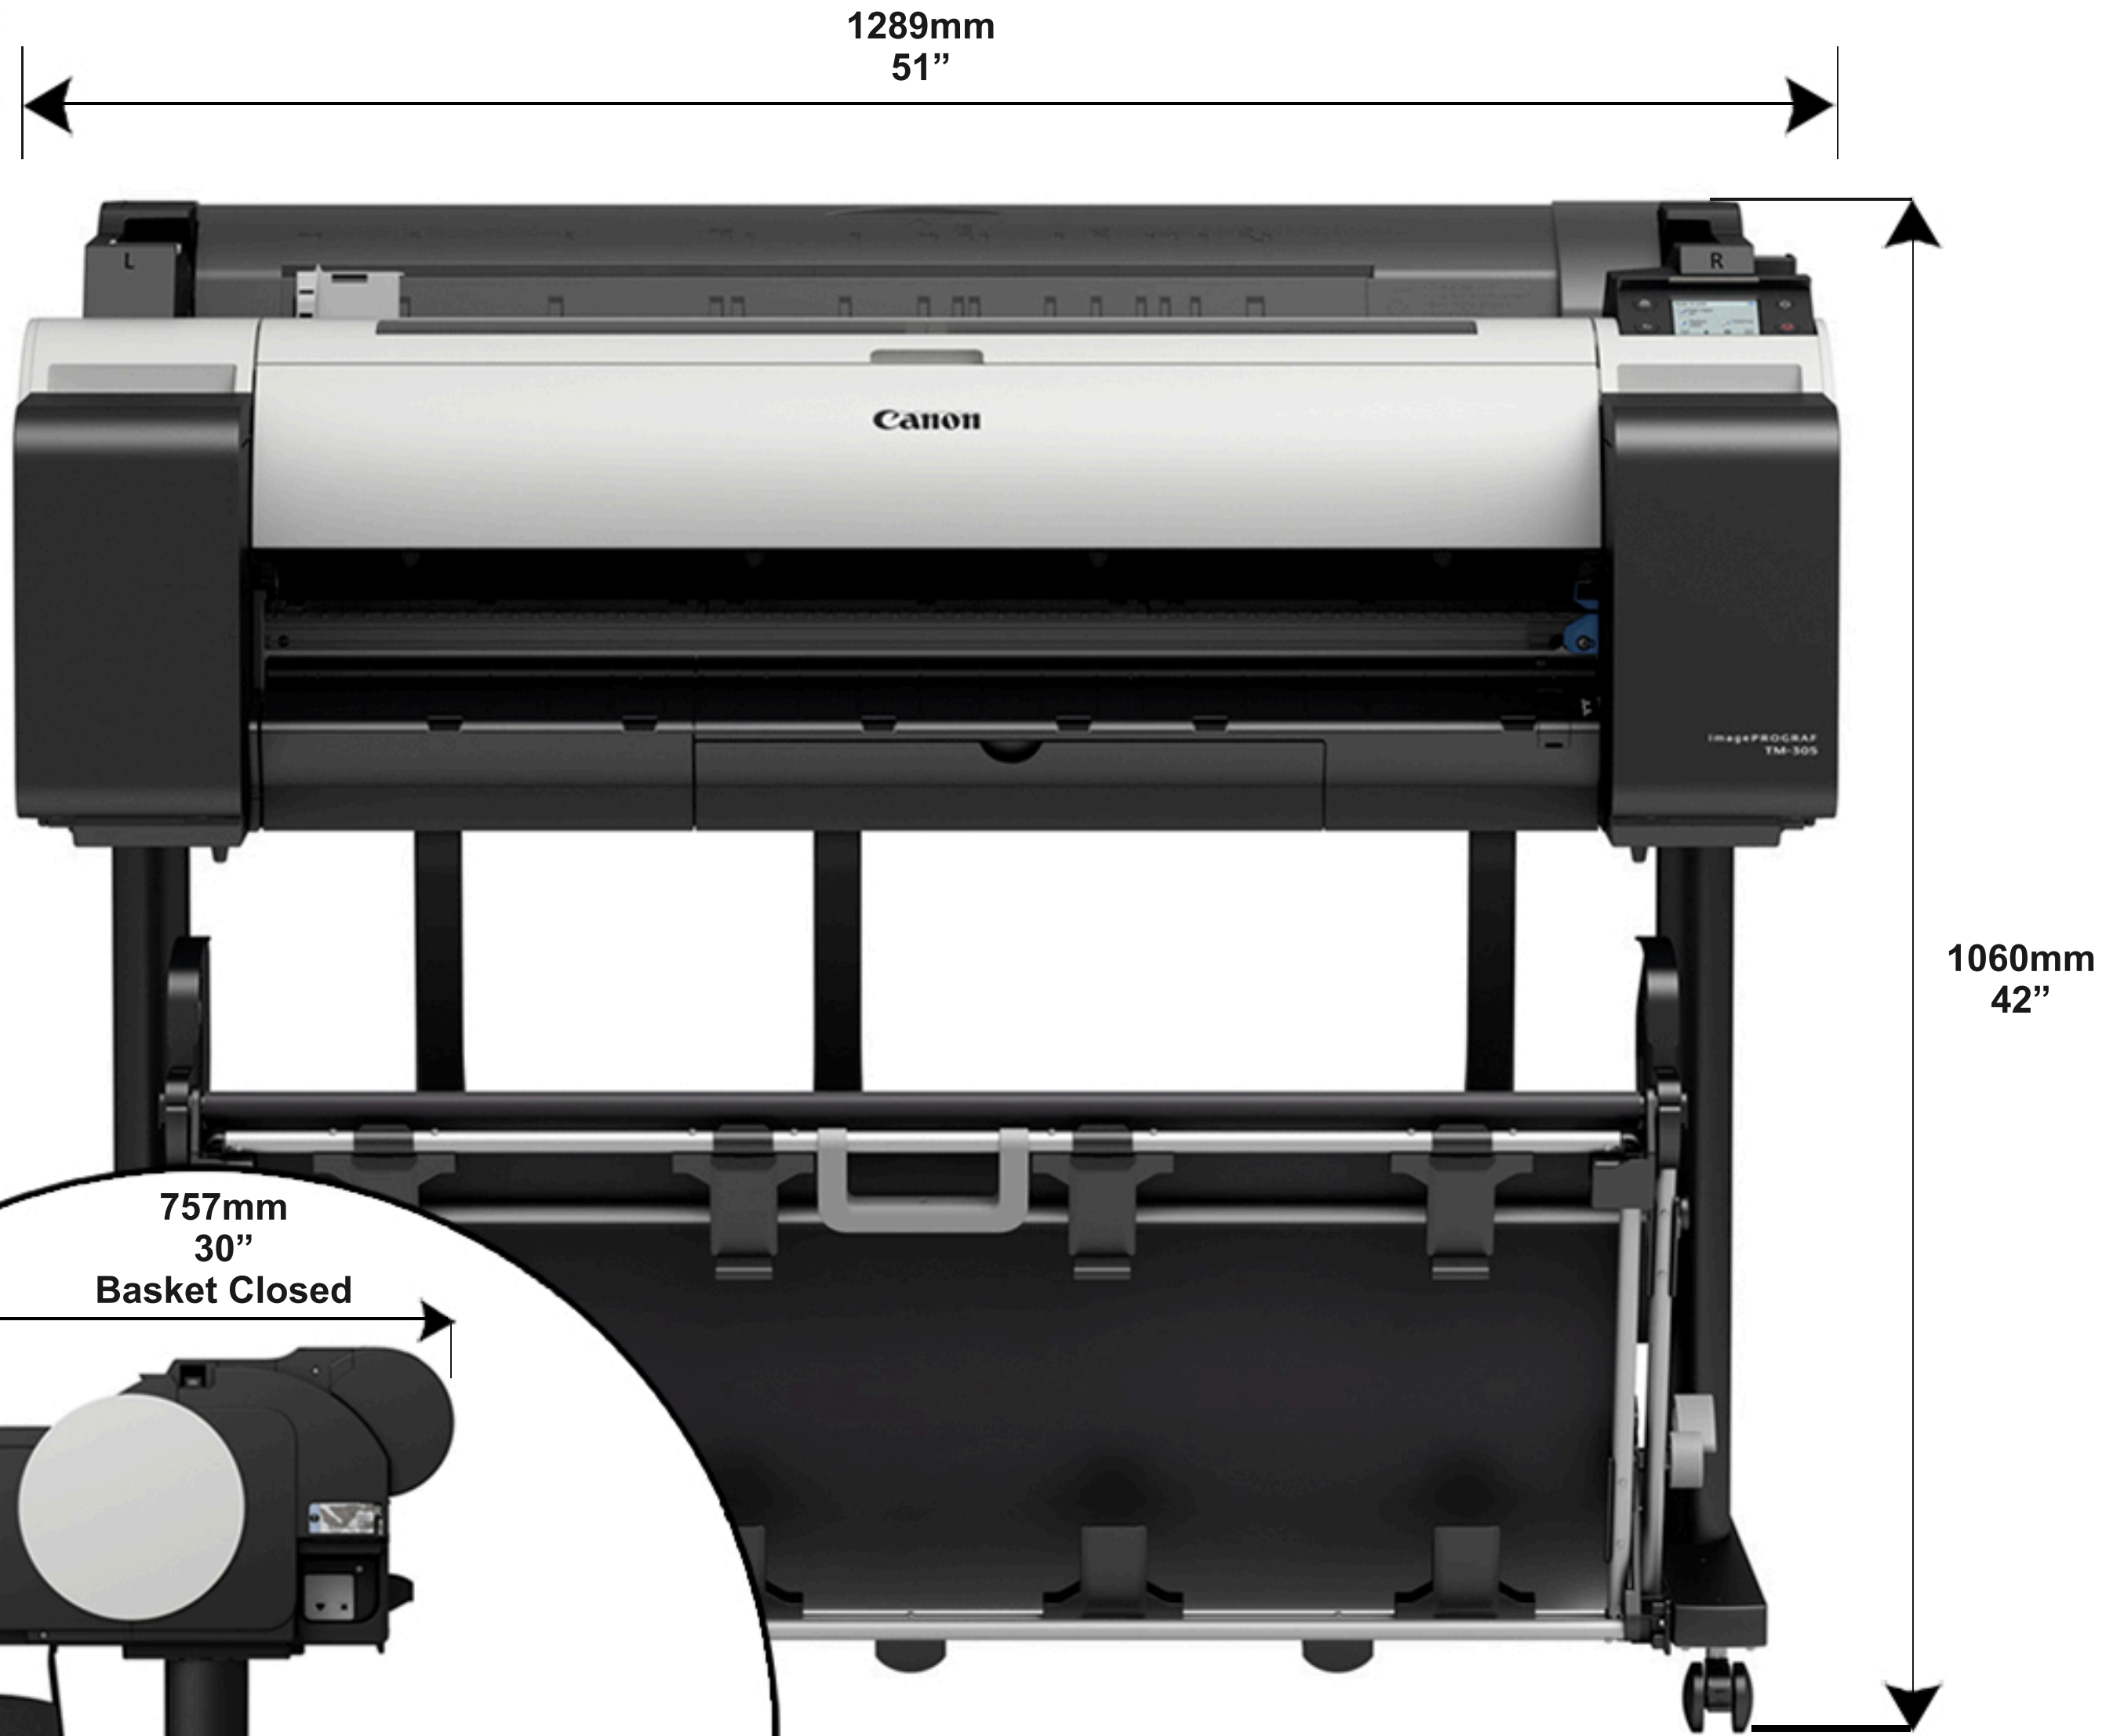

# Canon TM-300 & TM-305 Measurements

Graphic Design Supplies Ltd  
01625 613548  
[www.graphicdesignsupplies.co.uk](http://www.graphicdesignsupplies.co.uk)  
[sales@gds.org.uk](mailto:sales@gds.org.uk)  
Errors & Omissions Excepted