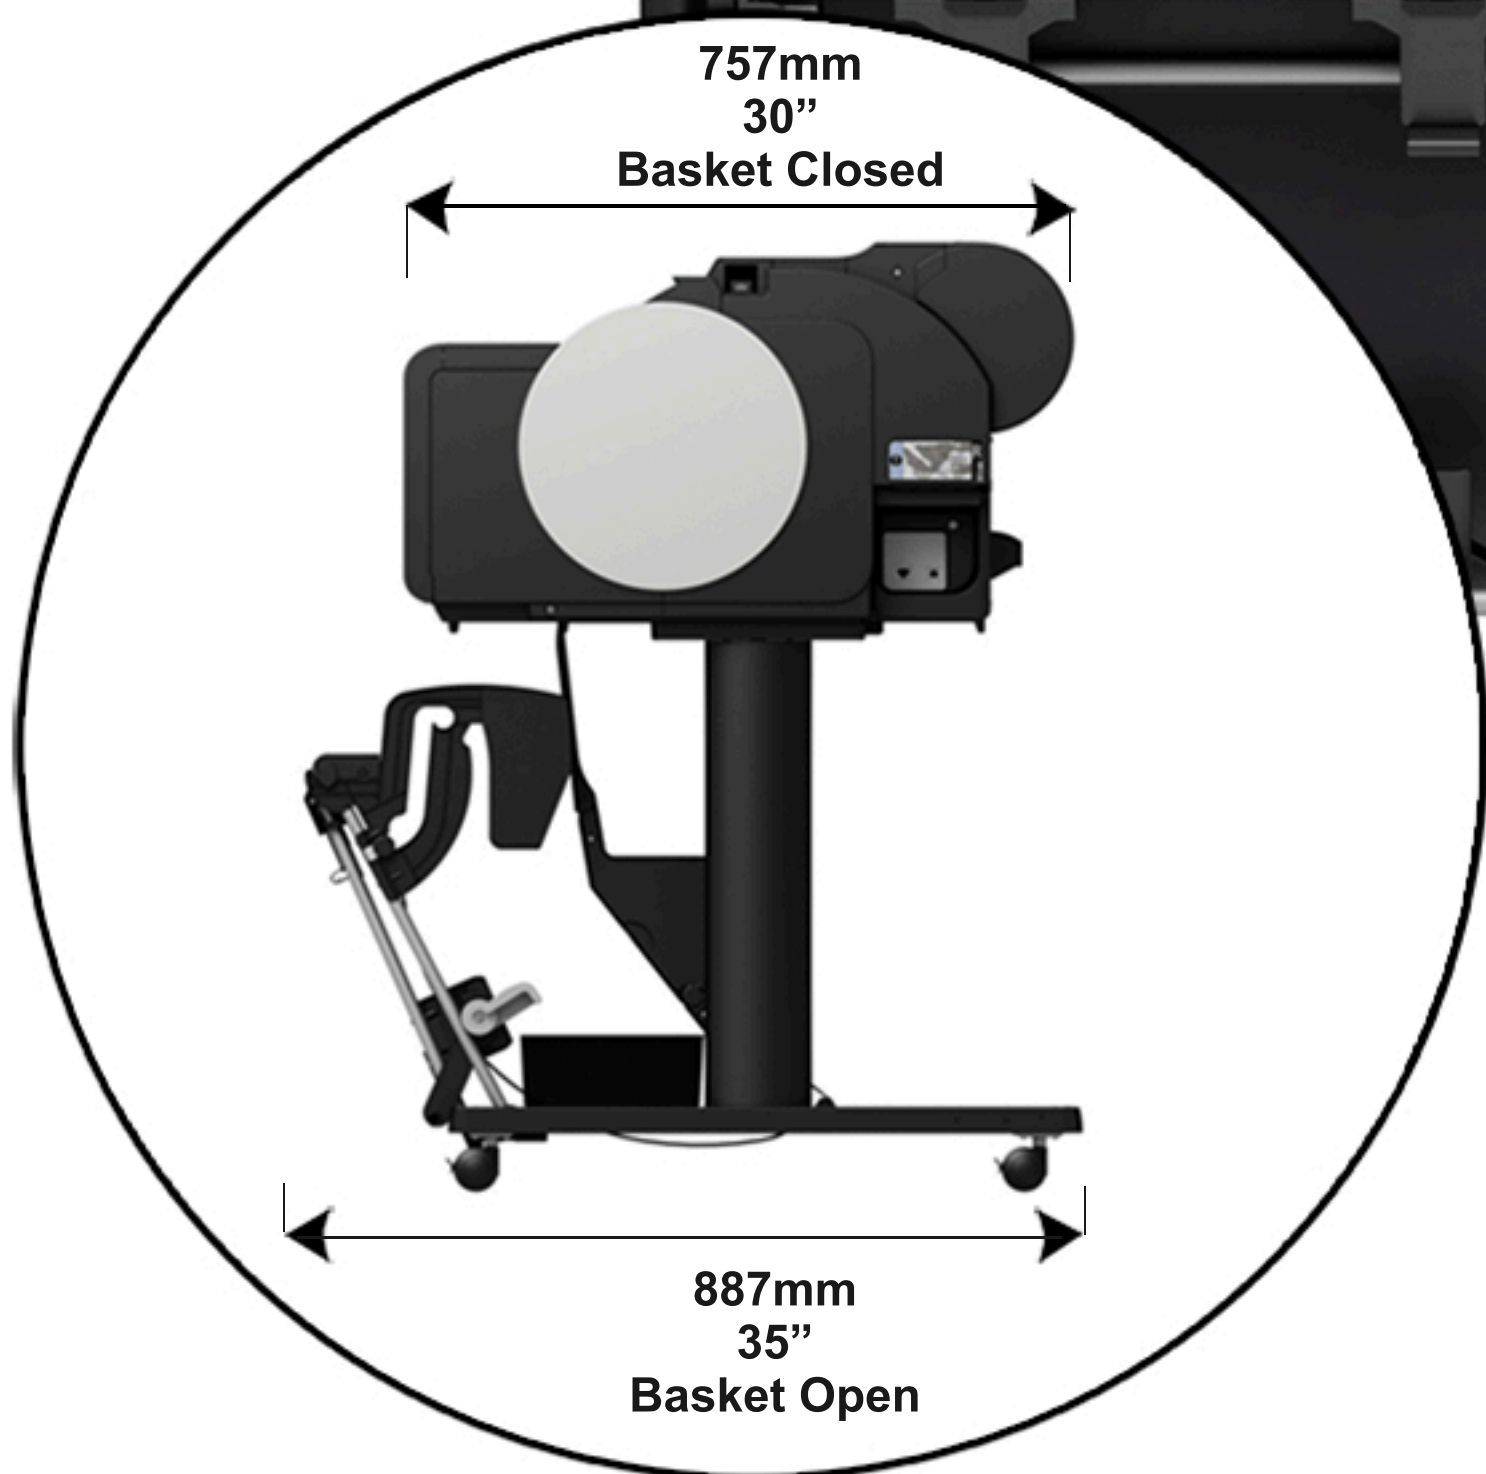

# Canon TM-300 & TM-305 Measurements

Graphic Design Supplies Ltd  
01625 613548  
[www.graphicdesignsupplies.co.uk](http://www.graphicdesignsupplies.co.uk)  
[sales@gds.org.uk](mailto:sales@gds.org.uk)  
Errors & Omissions Excepted