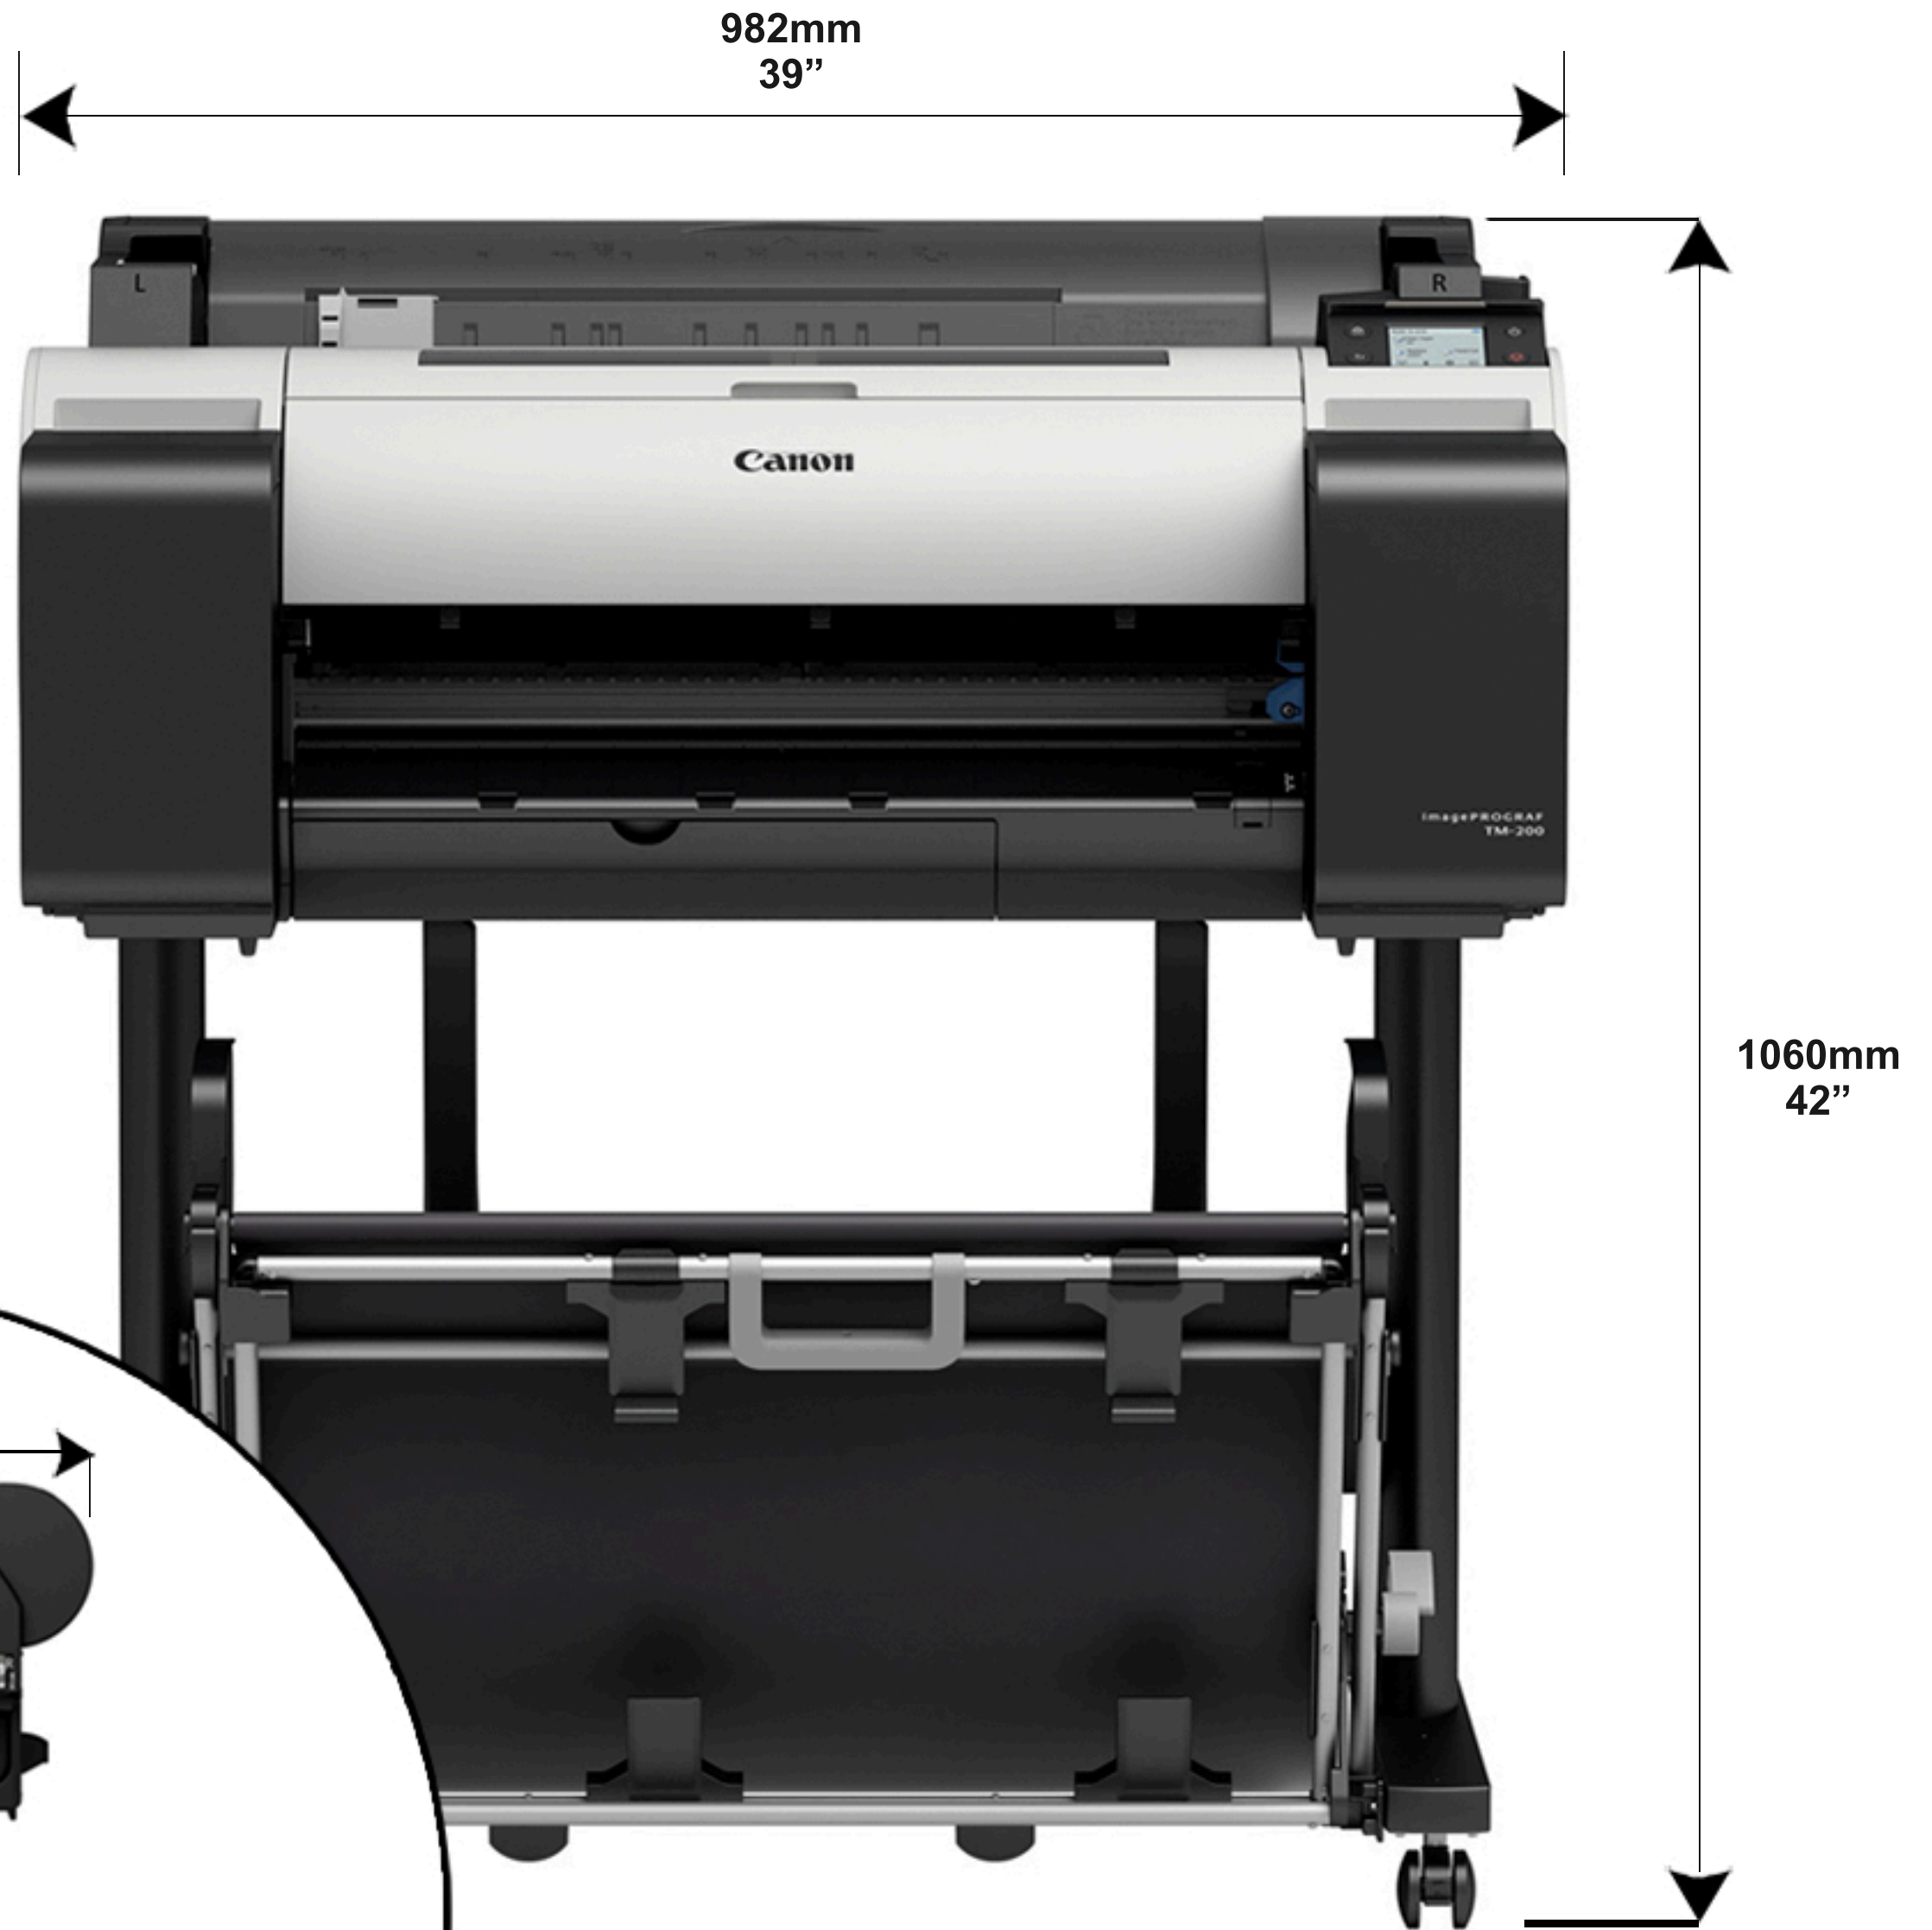

Canon TM-200 & TM-205 Measurements

Graphic Design Supplies Ltd
01625 613548
www.graphicdesignsupplies.co.uk
sales@gds.org.uk
Errors & Omissions Excepted